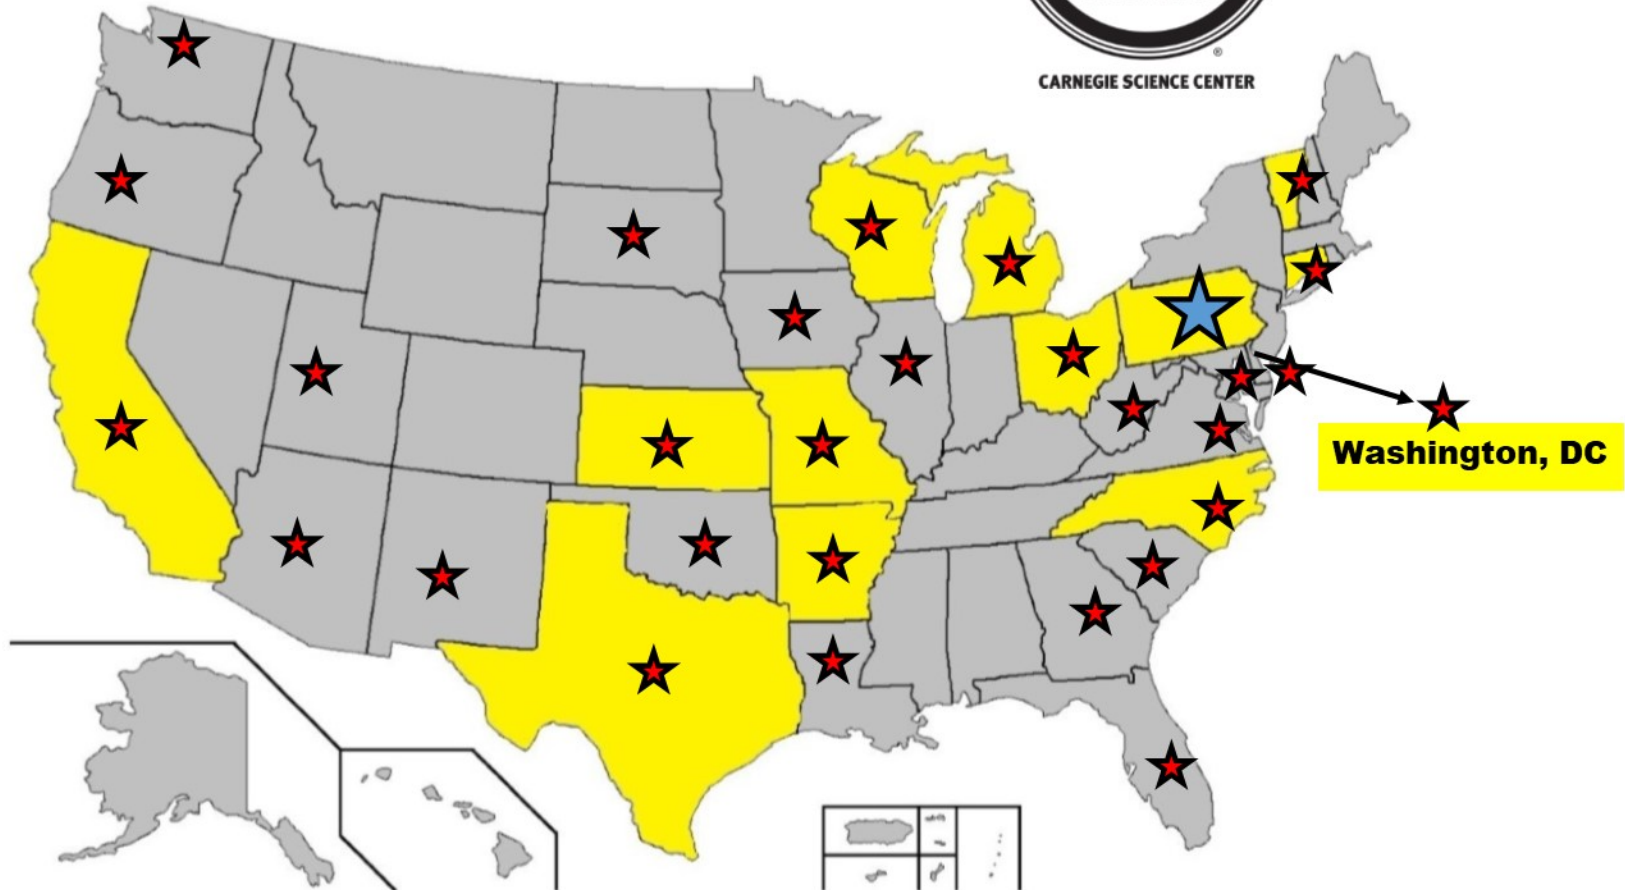

★ **Pathway Partners: 497 Nationwide**

🌐 **International Pathway Partners: 79**

■ **Pathway Providers: 114 Trained**

★ *Indicates over 50 Pathway Partners*

**Over 18,500 schools impacted**  
**Over 8,900 workshop attendees**  
**Over 7.8 million students impacted**